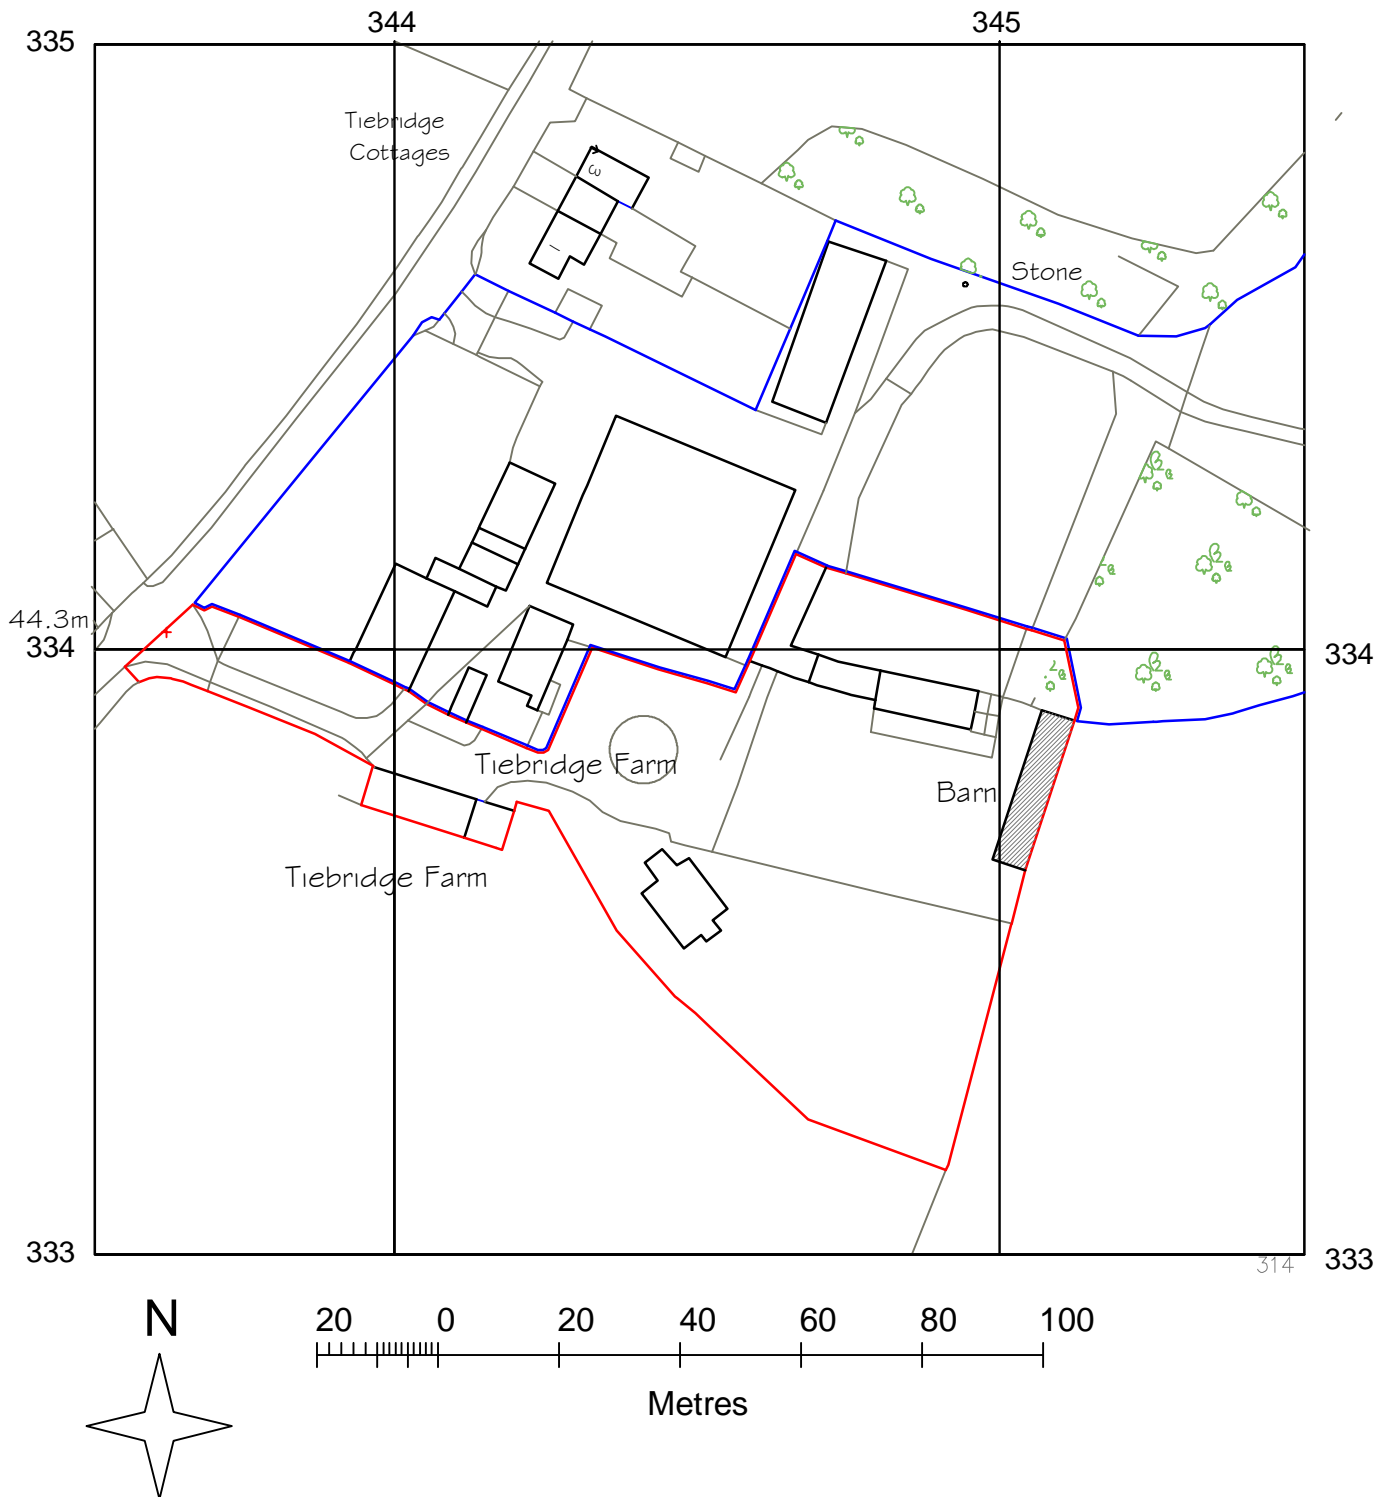

# Ordnance survey

Tiebridge Farm  
North Houghton  
SO20 6LQ

© Crown copyright and database rights 2018 OS 100035409

Reproduction in whole or in part is prohibited  
without the permission of Ordnance Survey.